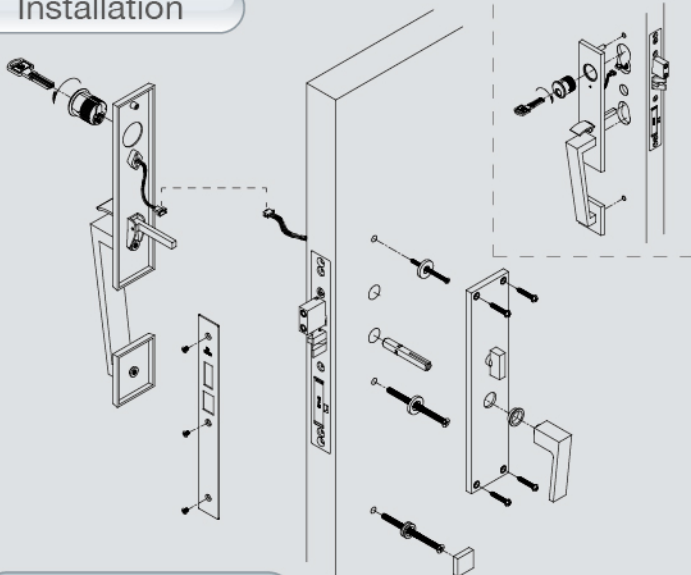

 Bluetooth[®]
Remote key

3 Way SK Key
13 Pin

Methods of Entry

Bluetooth

BONCO bluetooth key app

Bluetooth

Remote key

High security
mechanical SK key
(with 3-way 13 pin cylinder)

Enhanced Features

- Stand alone system
- Slim and minimal style
- Bluetooth wireless technology
- Unlock the door just by smartphone
- User friendly accessibility
- Perfect function
- High security Bluetooth pairing (control code, lock password & pair code)
- High security SK key 13 pin cylinder
- Meet with **BS EN 1303: 2005** Grade 6
(Key related security minimum number of effective differs 100,000)
- Mobile apps for Bluetooth system (Android or Java)
- Free to re-name door lock and key
- Multi-keys on 1 phone available
- 1 remote key can control more than 10 door locks
- Each lock can recognise 15 bluetooth keys
- Signal when low battery
- Left/right handed installation

Installation

Specifications

Section	4982BT BONCO Bluetooth lock
Key Type	Remote Key / SK Key
User Capacity (max)	Lock - 15 / Remote Key - 10
Material	Full Metal
Battery Operation	4 (1.5A AA Alkaline)
Compatible door thickness	45mm - 55mm