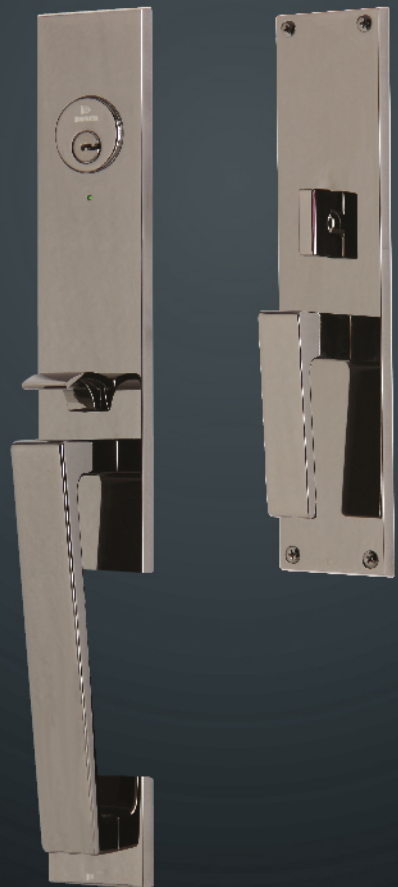

Name of quality & dependability